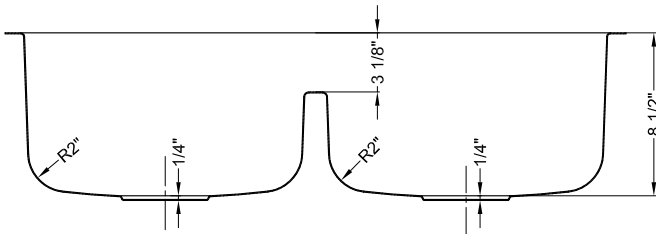

DSR-5050LD

UPC: 813649021257

Style:

- Standard Radius
- Undermount
- Kitchen Sink
- 50/50 Straight-Cut Double Bowl
- Low Divide

Size:

- Overall: 32.25"x18.875"x8.5"
- Bowl Size: (L)14.5"x16.875"x5.375" | (R)14.5"x16.875"x5.375"

Features:

- 16 Gauge Thickness
- 304 Stainless Steel Sink
- 18/10 Chrome/Nickel Content
- Extra Large Sound Cancellation Pads
- Thermal Undercoating

Certifications:

- cUPC

Warranty:

- Lifetime Limited Warranty