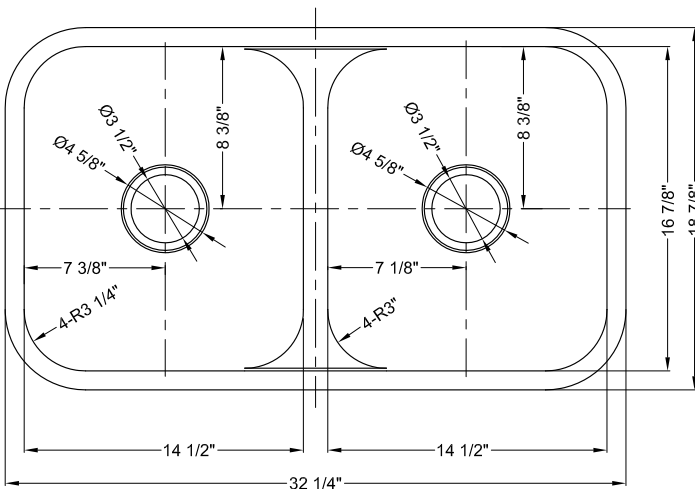

DSR-5050LD

UPC: 813649021257

Style:

- Standard Radius
- Undermount
- Kitchen Sink
- 50/50 Straight-Cut Double Bowl
- Low Divide

Size:

- Overall: 32.25"x18.875"x8.5"
- Bowl Size: (L)14.5"x16.875"x5.375" | (R)14.5"x16.875"x5.375"

Features:

- 16 Gauge Thickness
- 304 Stainless Steel Sink
- 18/10 Chrome/Nickel Content
- Extra Large Sound Cancellation Pads
- Thermal Undercoating

Certifications:

- cUPC

Warranty:

- Lifetime Limited Warranty